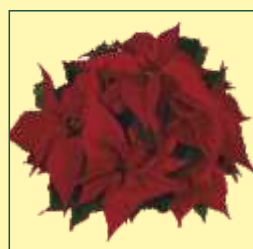

Christmas Fellings Marble